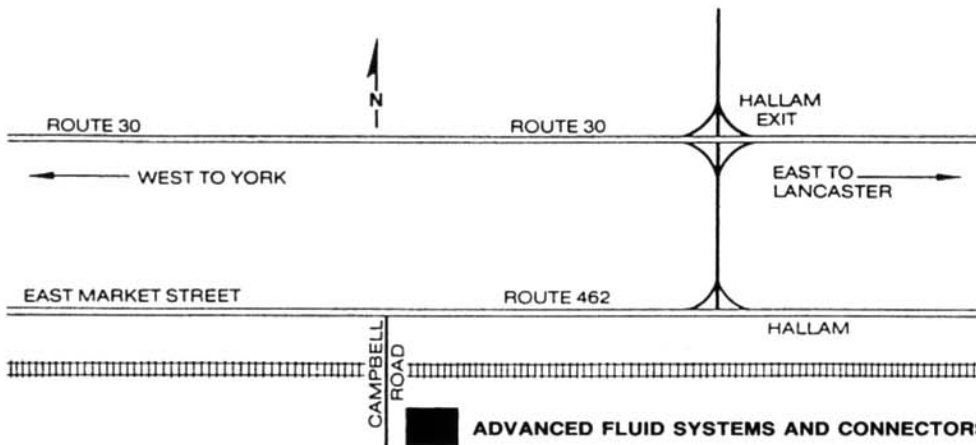

Advanced Fluid Connectors, Inc.

THE "PREMIER" HOSE AND CONNECTOR EXPERTS

York