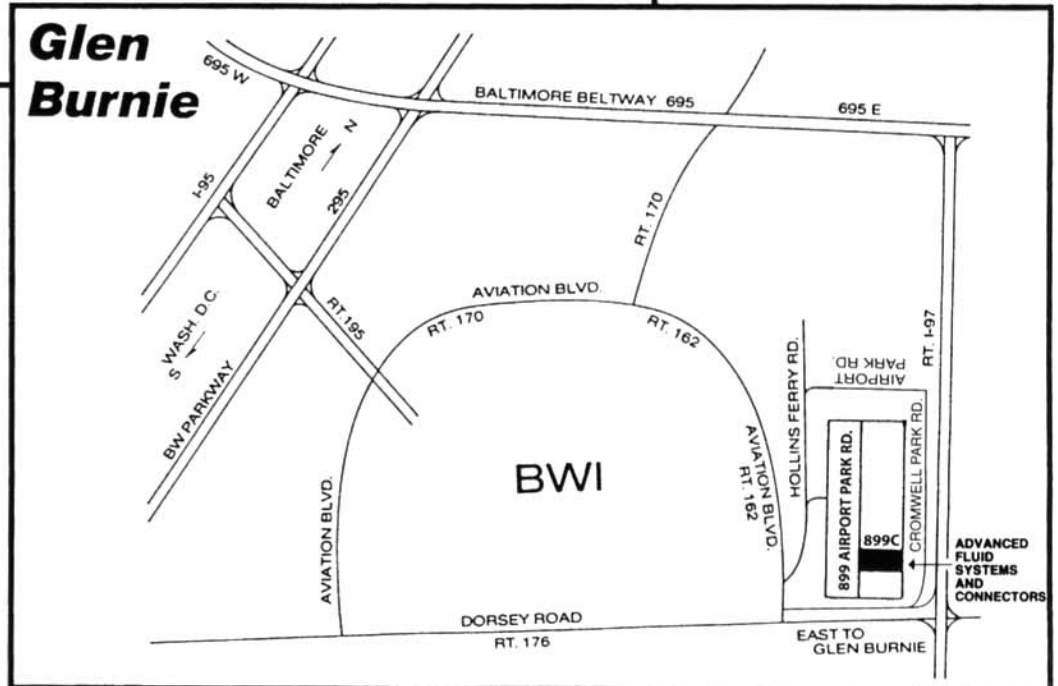

Advanced Fluid Connectors, Inc.

THE "PREMIER" HOSE AND CONNECTOR EXPERTS

York

Glen Burnie

R.D. 32, Campbell Road
York, PA 17402
Phone: (717) 757-1068
Fax: (717) 757-4915
E-mail:

sales.pa@advancedfluidconnectors.com